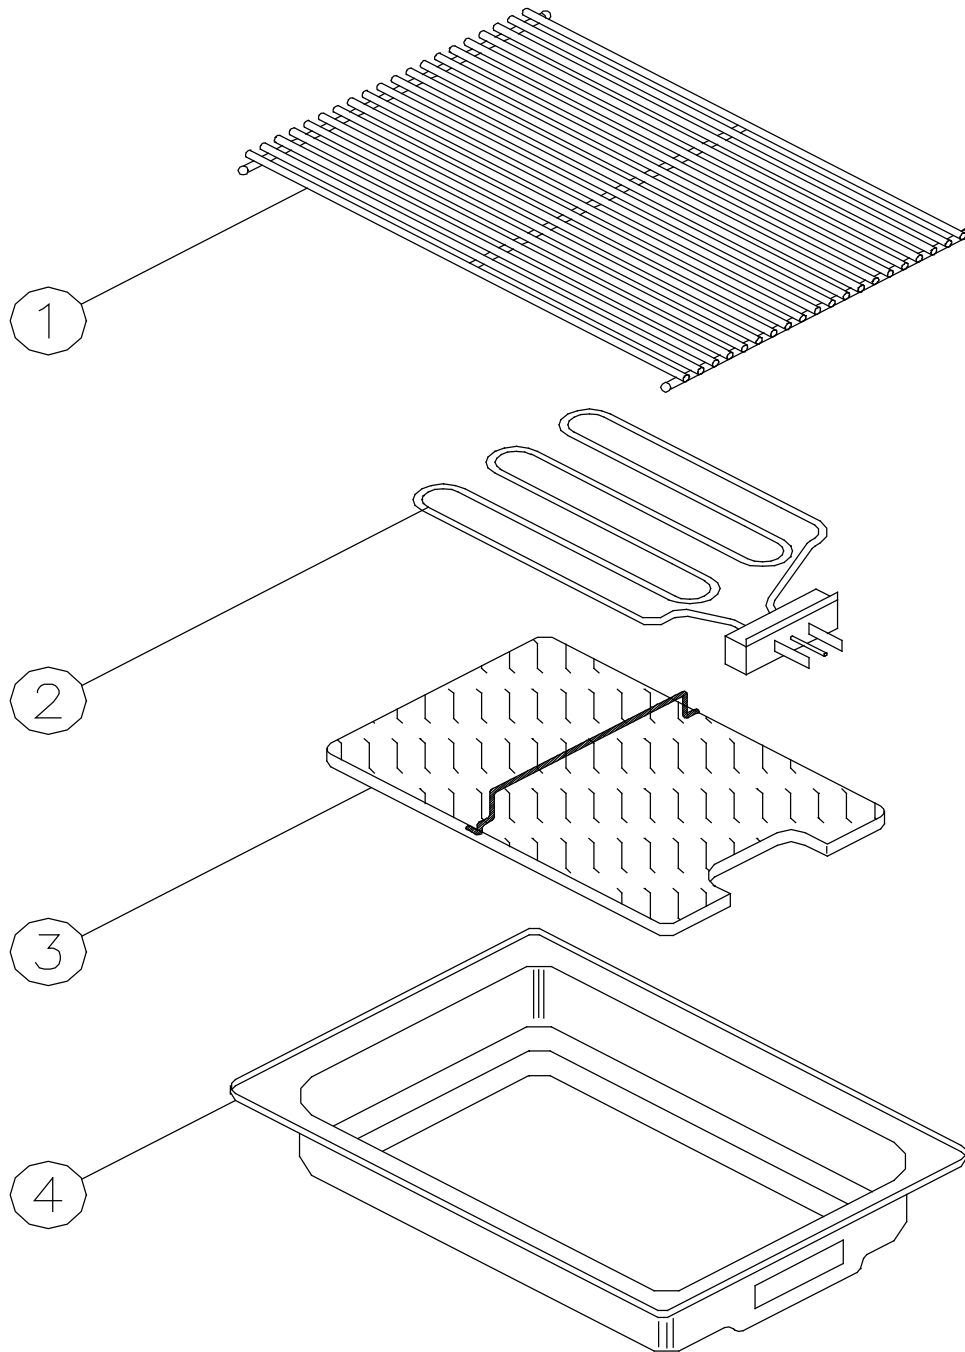

Item	Part #	Description
<b>4</b>	27074	ELEMENT MOUNTING PLATE
<b>5</b>	83351	SPRING
<b>6</b>	27039B	MODULE PAN ASSEMBLY
<b>7</b>	12292	WIRE HARNESS
<b>8</b>	83024	SCREW, #8 X 3/8
<b>9</b>	83334	LOCK WASHER, EXT TOOTH, #8
<b>10</b>	83306	SCREW, #8 X 3/8"

# EM5 Cooktop Module Assembly

Item	Part #	Description
<b>1</b>	82059	BBQ GRILL
<b>2</b>	12276	BBQ ELEMENT 240V
	12281	BBQ ELEMENT 208V
<b>3</b>	12005	BBQ COAL PLATE ASSEMBLY
<b>4</b>	27056BP	BBQ DRIP TRAY