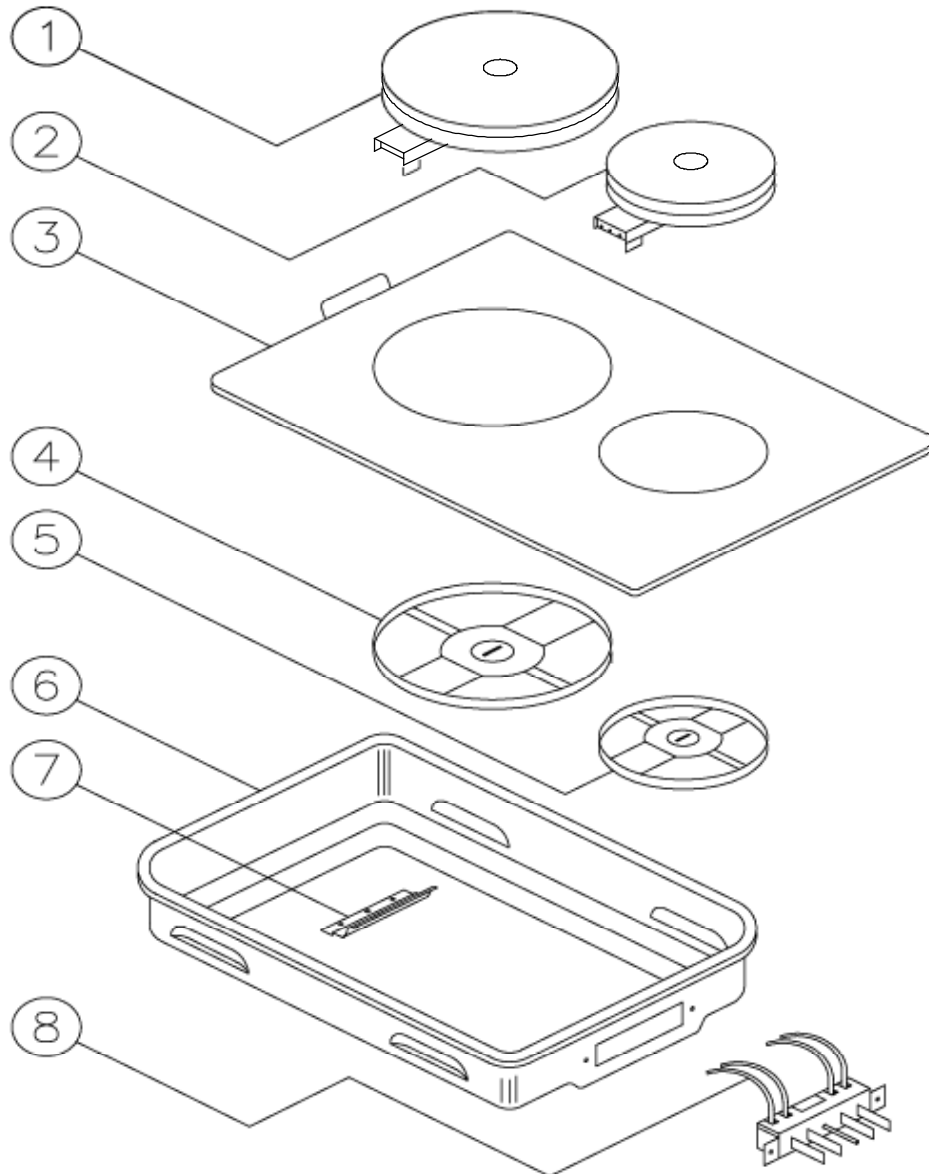

EM6 Cooktop Module Assembly

Item	Part #	Description
1	82500	8" SOLID ELEMENT, 240V
	82511	8" SOLID ELEMENT, 208V
2	82502	6" SOLID ELEMENT, 240V
	82510	6" SOLID ELEMENT, 208V
3	27338AP, BP, WP	MODULE TOP
4	82501	8" REFLECTOR
5	82503	6" REFLECTOR
6	27350B	MODULE PAN
7	26255AP, BP, WP	MODULE HANDLE
8	12271	WIRE HARNESS

Part no longer available? Call Dacor: (800) 793-0093 ex. 3814