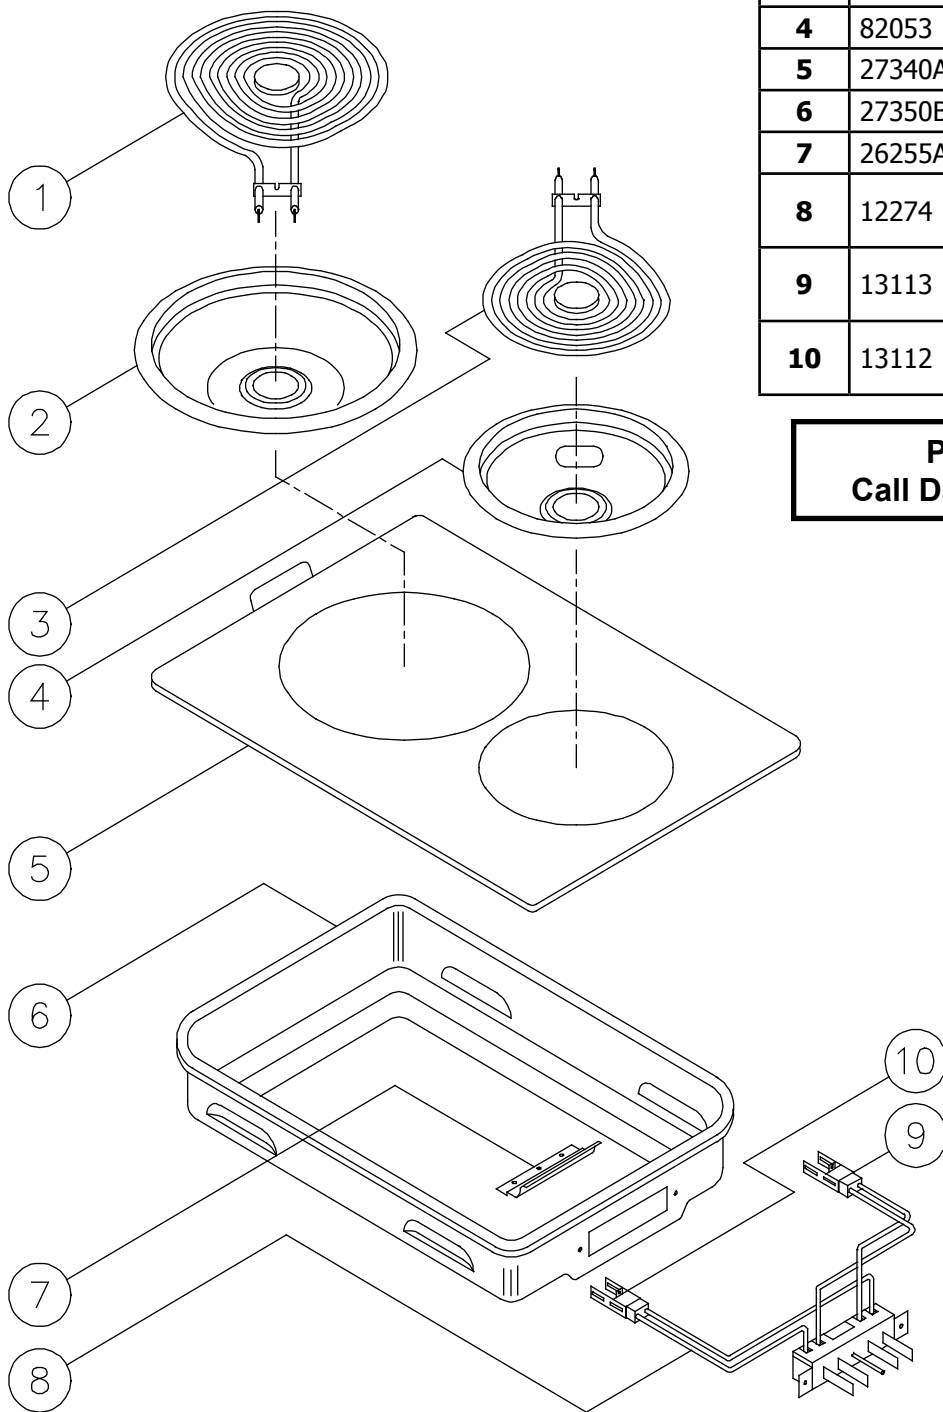

EM1 Cooktop Module Assembly

Item	Part #	Description
1	82052A	8" COIL ELEMENT, 240V
	82052	8" COIL ELEMENT 208V
2	82054	8" DRIP BOWL
3	82051A	6" COIL ELEMENT 240V
	82204	6" COIL ELEMENT 208V
4	82053	6" DRIP BOWL
5	27340AP, BP, WP	MODULE TOP
6	27350B	MODULE PAN
7	26255AP, BP, WP	MODULE HANDLE
8	12274	WIRING HARNESS, INCLUDES BLOCK
9	13113	RECEPTACLES WITH WIRES (RED/BLUE)
10	13112	RECEPTACLES WITH WIRES (WHITE/BLACK)

**Part no longer available?
Call Dacor: (800) 793-0093 ex. 3814**