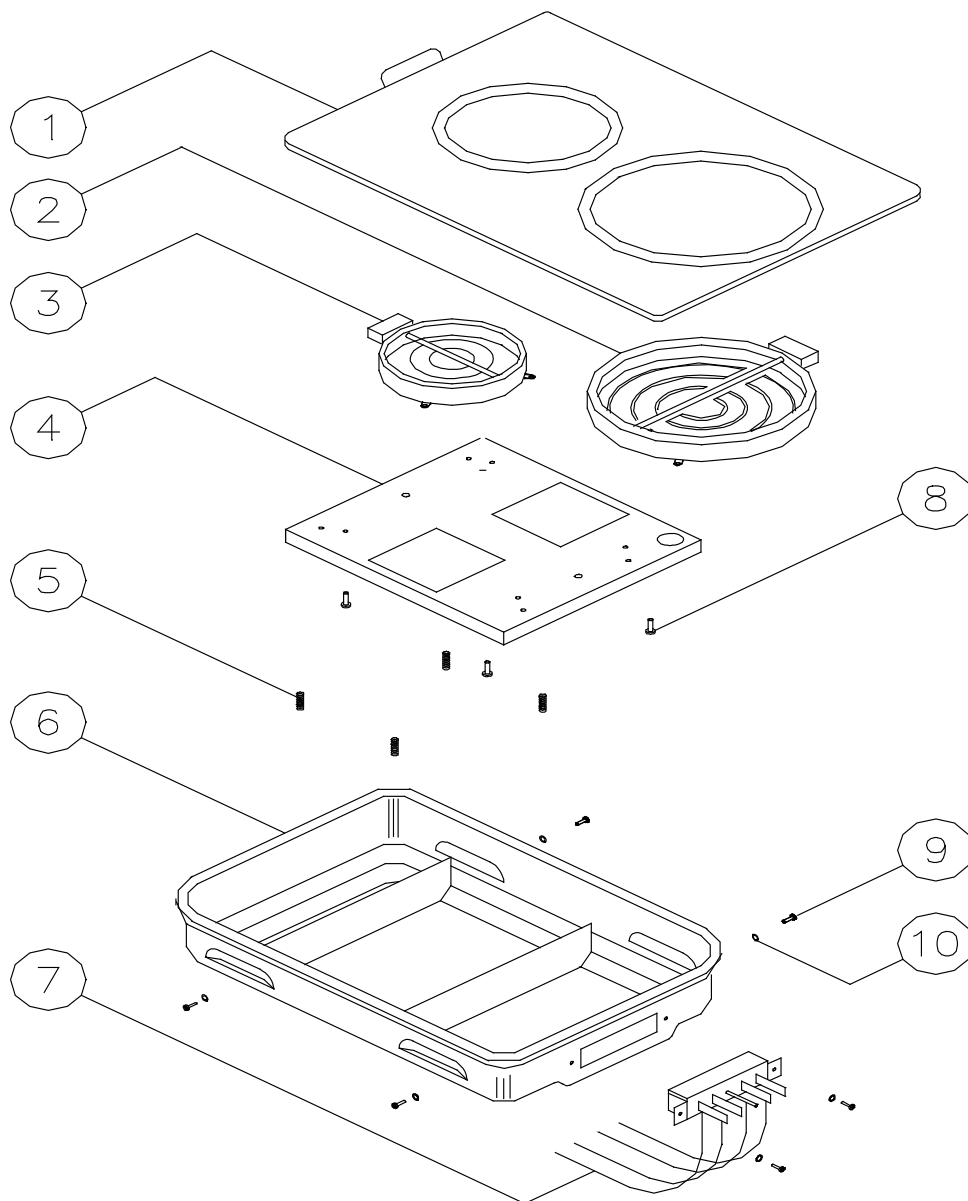

EM4 Cooktop Module Assembly

Item	Part #	Description
1	12290A, B, W	TOP ASSEMBLY, LARGE BACK
	12291A, B, W	TOP ASSEMBLY, LARGE FRONT
	27568	CERAN MOUNTING FRAME
2	82238*	ELEMENT 1400W
	82133**	
	62797***	
3	82824*	ELEMENT 1900W
	82134**	
	62798***	

Item	Part #	Description
4	27074	ELEMENT MOUNTING PLATE
5	83351	SPRING
6	27039B	MODULE PAN ASSEMBLY
7	12292	WIRE HARNESS
8	83024	SCREW, #8 X 3/8
9	83334	LOCK WASHER, EXT TOOTH, #8
10	83306	SCREW, #8 X 3/8"

* For units built before 3/1996

** For units built between 3/1996 and 6/2000

*** For units built after 6/2000

Part no longer available? Call Dacor: (800) 793-0093 ex. 3814