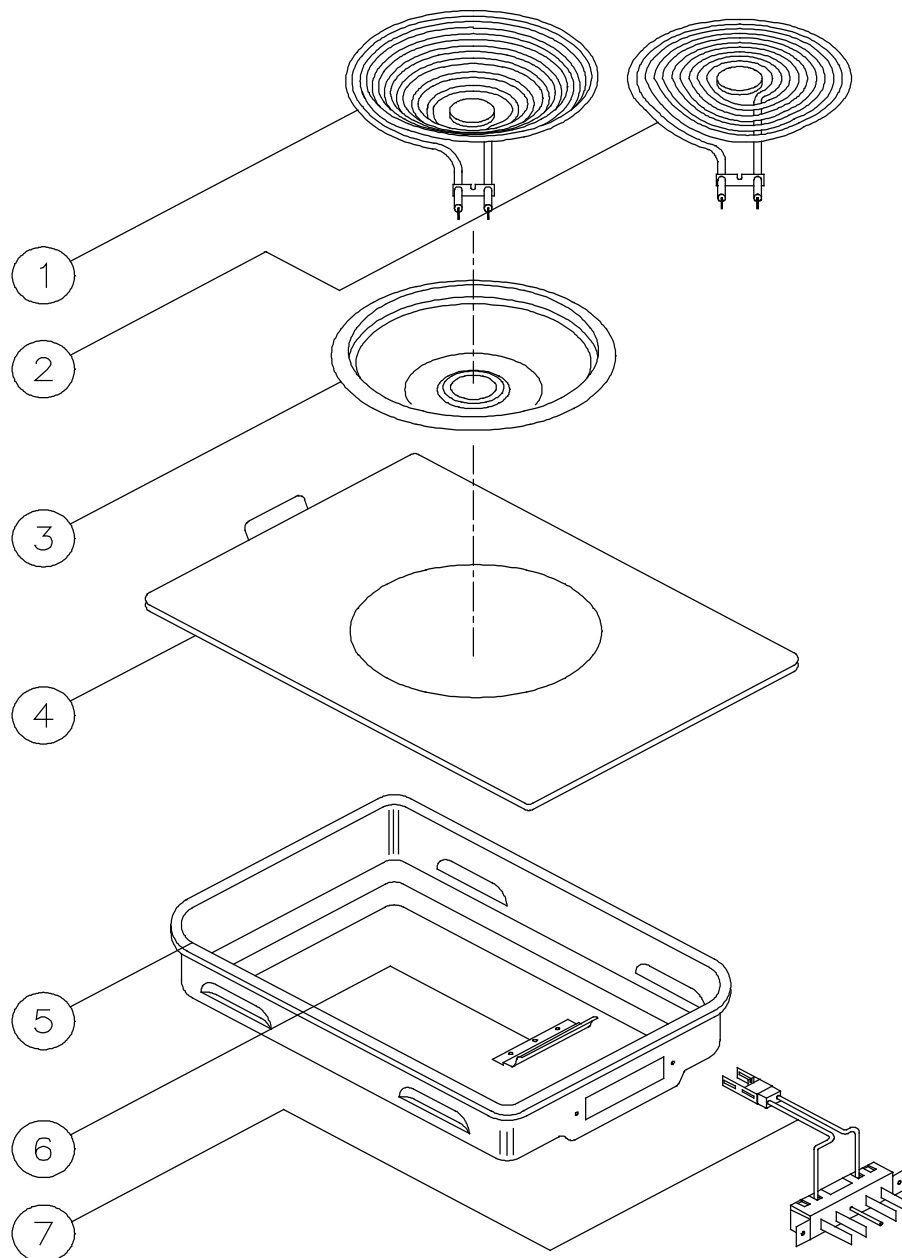

EM3 Cooktop Module Assembly

Item	Part #	Description
1	82425	WOK ELEMENT, 2100W, 240V
	82420	WOK ELEMENT, 2100W, 208V
2	82052A	8" COIL ELEMENT, 240V
3	82054	8" DRIP BOWL
4	27339AP, BP, WP	MODULE TOP
5	27350B	MODULE PAN
6	26255AP, BP, WP	MODULE HANDLE
7	12275	WIRE HARNESS

Part no longer available? Call Dacor: (800) 793-0093 ex. 3814