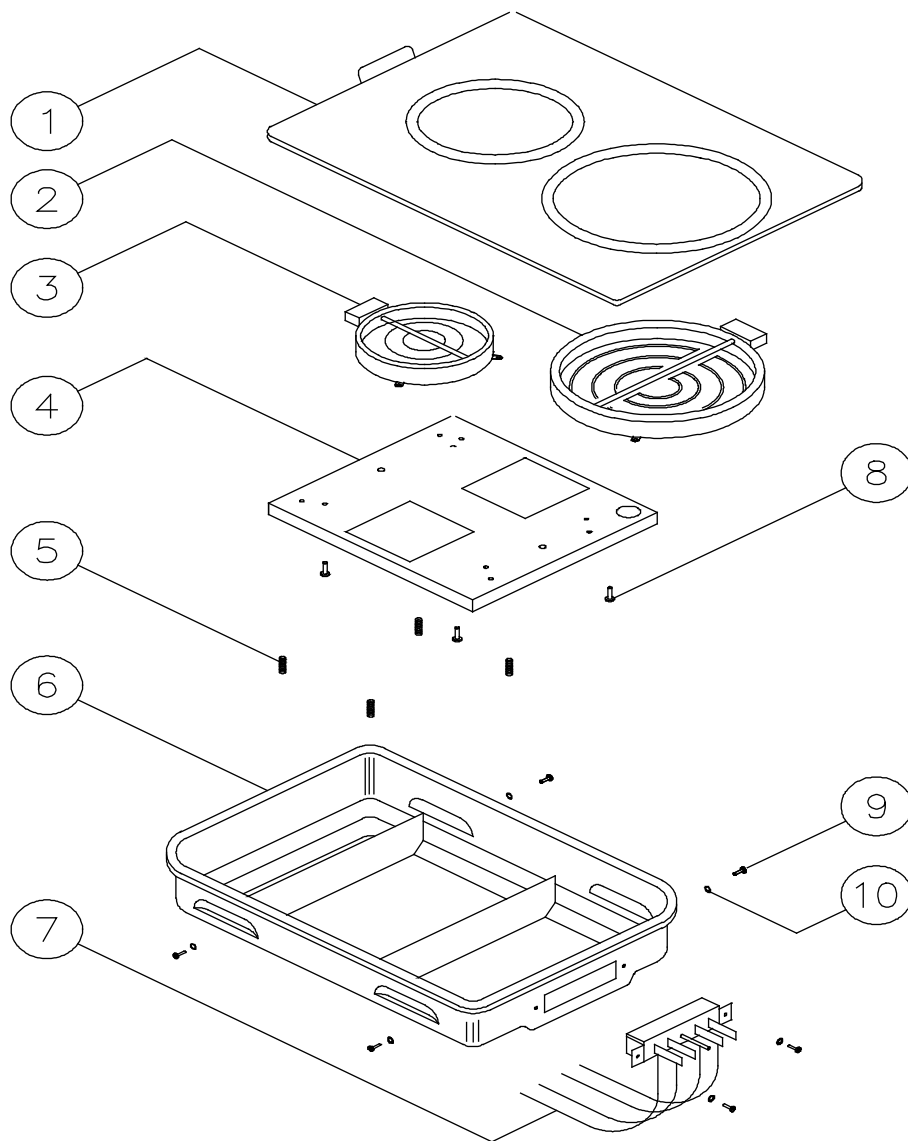

EM2 Cooktop Module Assembly

Item	Part #	Description
1	12290A, B, W	TOP ASSEMBLY, LARGE BACK
	12291A, B, W	TOP ASSEMBLY, LARGE FRONT
2	82484	ELEMENT 2200W
3	82132	ELEMENT 1200W
4	27160	ELEMENT MOUNTING PLATE
5	83351	SPRING
6	27155B	MODULE PAN, LARGE BACK
	27156B	MODULE PAN, LARGE FRONT
7	12289	WIRE HARNESS
8	83024	SCREW
9	83334	LOCK WASHER, EXT TOOTH, #8
10	83306	SCREW, #8 X 3/8"

Part no longer available? Call Dacor: (800) 793-0093 ex. 3814